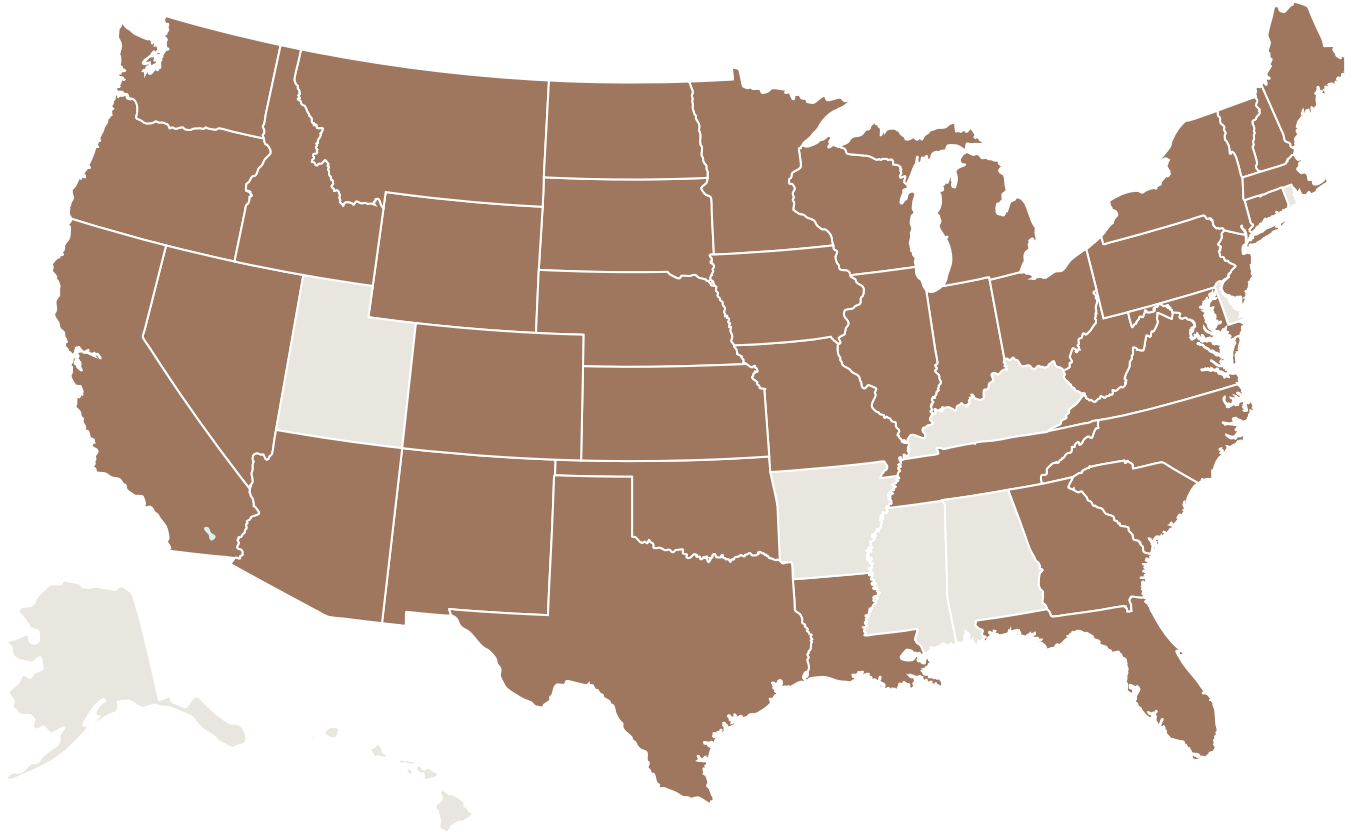

ONE HOPE

## SHIPPING AVAILABLE

AZ, CA, CO, CT, DC, FL, GA, IA, ID, IL, IN, KS, LA, MA, MD, ME, MI, MN, MO, MT, NC, ND, NE, NH, NJ, NM, NV, NY, OH, OK, OR, PA, SC, SD, TN, TX, VA, VT, WA, WI, WV, WY

\*Shipping rate is based on the # of bottles purchased with your Gift Set

## Maximum Case Shipments

Below is a list of state-regulated maximum case volumes that may be shipped to one address per year.

STATE	MAX CASE QTY	STATE	MAX CASE QTY
AZ	12	ND	36
CA	Unlimited	NE	12
CO	Unlimited	NH	12
CT	24	NJ	12
DC	12	NM	24
FL	Unlimited	NV	200
GA	12	NY	36
IA	Unlimited	OH	24
ID	24	OK	6
IL	12	OR	24
IN	24	PA	36
KS	12	SC	24
LA*	12	SD	12
MA	12	TN	12
MD	18	TX	Unlimited
ME**	12	VA	24
MI	Unlimited	VT	12
MN	2	WA	Unlimited
MO	24	WI	12
MT	18	WV	24
NC	24	WY	4